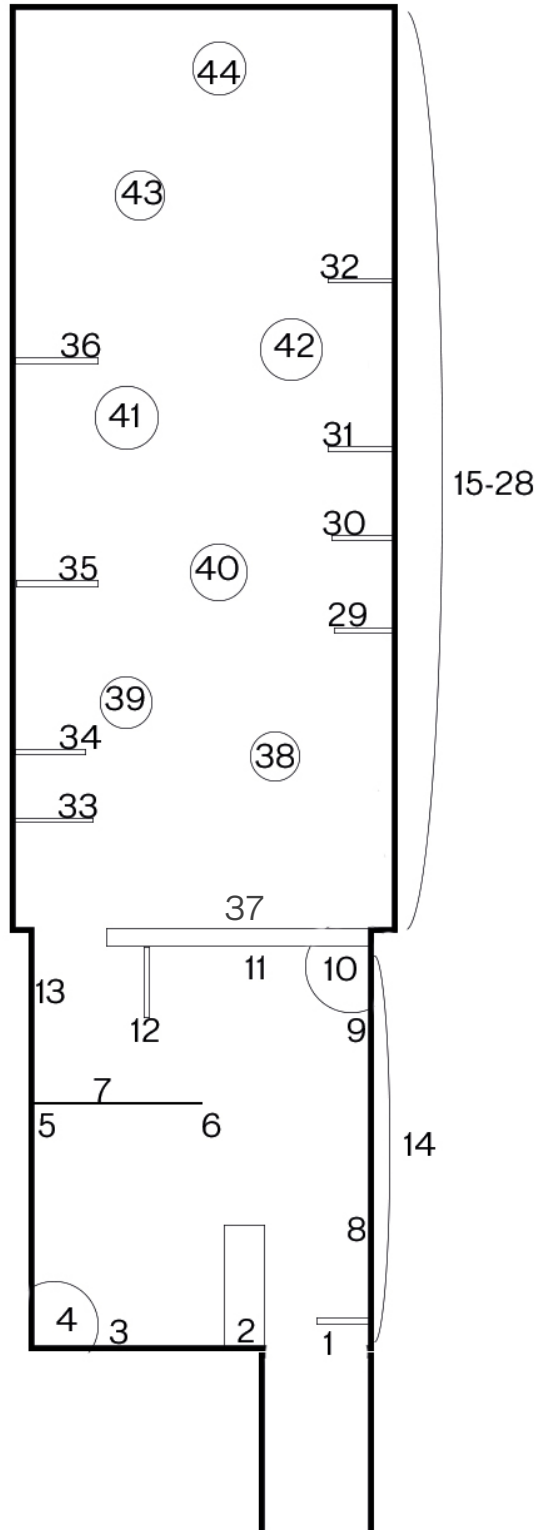

GAO

www.gao.gallery
info@gao.gallery

Unit 7, 88 Mile End Rd
London, E1 4UN

Ma Jianfeng 麻剑锋

Treasure Island 金银岛

12 January - 9 February 2019

1. *Untitled M1*
2019
Acrylic on Cardboard, Timber
H 142.5 x W 42 cm (Painting)
Timber frame dimensions variable
2. *Untitled M2*
2019
Acrylic on Cardboard, Timber
H 65 x W 194 cm (Painting)
Timber frame dimensions variable
3. *Untitled M3*
2019
Acrylic on Cardboard, Masking
Tape
H 100 x W 18 x D 18 cm
4. *Untitled M4*
2019
Acrylic on Cardboard
Dimensions variable
5. *Untitled M5*
2019
Acrylic on Cardboard
H 99 x W 62 x D 29 cm
6. *Untitled M6*
2019
Acrylic on Cardboard
H 151 x W 64 cm (Painting)
Timber frame dimensions variable
7. *Untitled M7*
2019
Acrylic on Cardboard,
H 152 x W 79 x D 3 cm (Painting)
Timber frame dimensions variable
8. *Treasure Island 金银岛*
2019
Acrylic on Cardboard
H 100 x W 120 cm
9. *Untitled M9*
2019
Acrylic on Cardboard, Masking
Tape
H 100 x W 18 x D 18 cm
10. *Untitled M10*
2019
Acrylic on Cardboard
Dimensions variable
11. *Untitled M11*
2019
Acrylic, Oil paint on Paper,
Masking Tape
H 43 x W 37.5 cm
12. *Untitled M12*
2019
Acrylic on Cardboard
H 195 x W 65 cm (Painting)
Timber frame dimensions variable
13. *Untitled M13*
2019
Acrylic on Paper, Masking Tape
H 43 x W 37 cm
14. *Untitled M14*
2019
Dimensions variable
- 15-28. *Untitled J1 - J14*
2019
Acrylic on Cardboard
H 200 x W 60 cm
(Per set - one upper panel and
one lower panel)
- 29-36. *Untitled F1 - F8*
2019
Acrylic on Timber
H240 x W 4.5 x D 2 cm
37. *Untitled J15*
2019
Acrylic on Card
H 82 x W 40.5 cm
38. *Untitled F9*
2019
Acrylic on Cardboard, Masking
Tape
H 100 x W 18 x D 18 cm
39. *Untitled F10*
2019
Acrylic on Cardboard, Masking Tape
(Top) H 25.5 x W 21.5 x D 10.5 cm
(Bottom) H 100 x W 18 x D 18 cm
40. *Untitled F11*
2019
Acrylic on Cardboard, Masking Tape
H 100 x W 18 x D 18 cm
41. *Untitled F12*
2019
Acrylic on Cardboard, Masking Tape
H 100 x W 38 x D 33 cm
42. *Untitled F13*
2019
Acrylic on Cardboard, Masking Tape
(Top) H 100 x W 38 x D 24.5 cm
(Bottom) H 100 x W 37 x D 33 cm
43. *Untitled F14*
2019
Acrylic on Cardboard, Masking Tape
(Top) H 26.5 x W 39.8 x D 17 cm
(Bottom) H 100 x W 30 x D 30 cm
44. *Untitled F15*
2019
Acrylic on Cardboard, Masking Tape
(Top) H 100 x W 18 x D 18 cm
(Bottom) H 13 x W 31 x D 24 cm